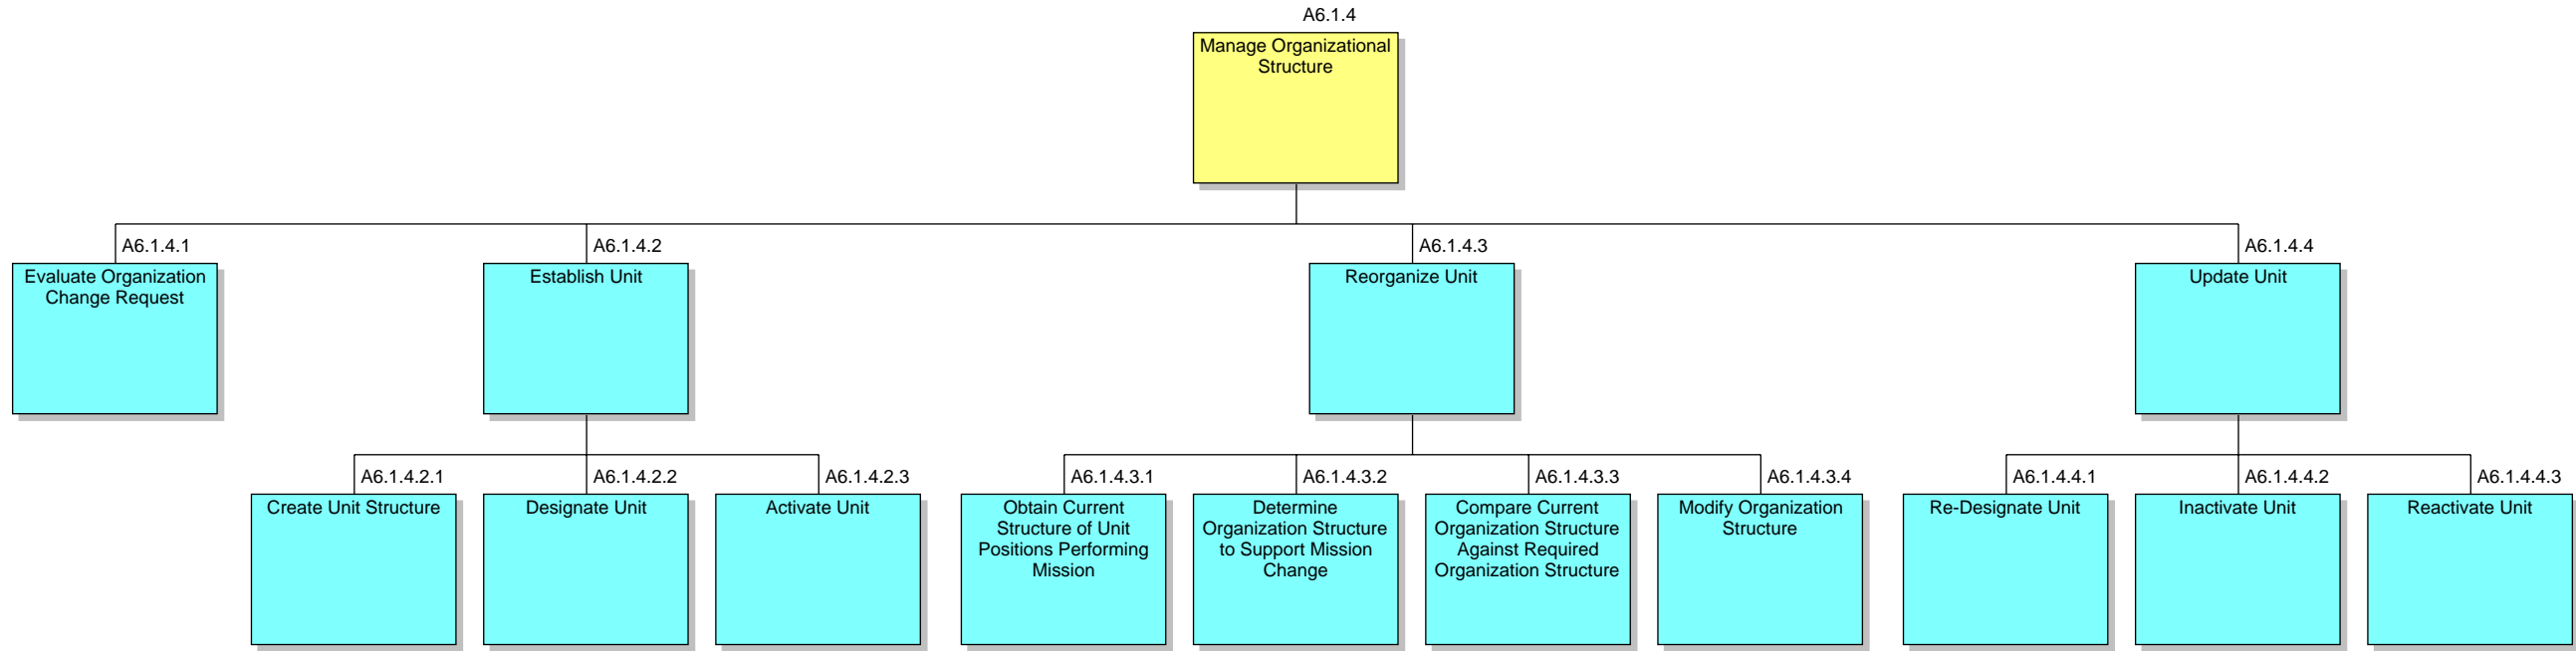

HRM Baseline Sept 2014\_OV-5a Manage Organizational Structure (OV-5a Op. Activity Decomposition Tree)  
 System Architect  
 Wednesday, June 25, 2014 5:50 PM

LEGEND

BEA Configuration Control	BEA Node Tree Only	HRM Configuration Control	Planned BEA Configuration Control	HRM Capability
---------------------------	--------------------	---------------------------	-----------------------------------	----------------